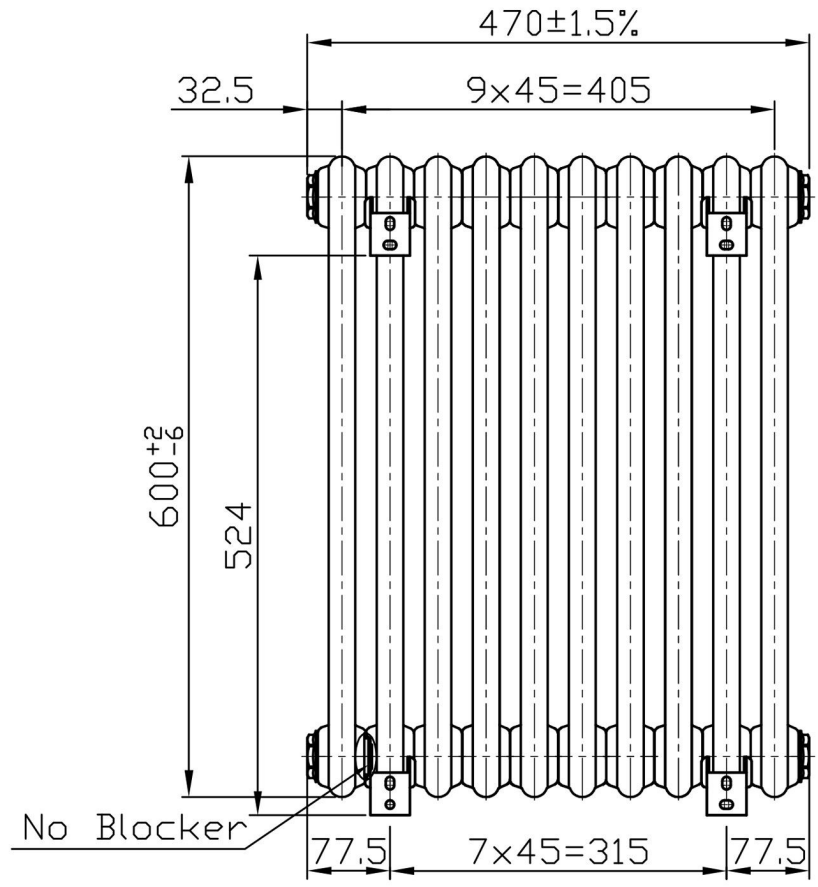

Imperia 3 Column Horizontal 600 x 470mm. Painted

Technical Drawing

Eastbrook

Eastbrook Road, Gloucester GL4 3DB
Technical Helpline : 01452 317890
Mon - Fri / 8am - 5pm
Email : technical@eastbrookco.com