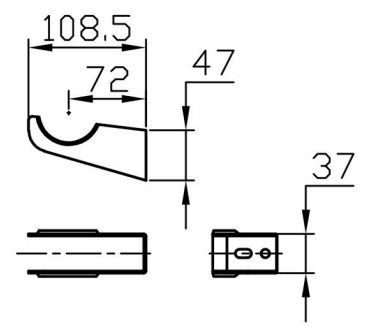

Imperia 3 Column Horizontal 600 x 470mm. Painted

Technical Drawing

Eastbrook

Eastbrook Road, Gloucester GL4 3DB
Technical Helpline : 01452 317890
Mon - Fri / 8am - 5pm
Email : technical@eastbrookco.com