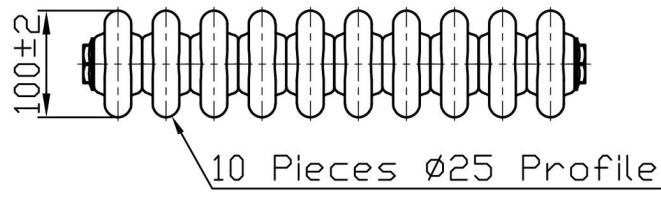

Imperia 3 Column Horizontal 600 x 470mm. Painted

Technical Drawing

Eastbrook

Eastbrook Road, Gloucester GL4 3DB
Technical Helpline : 01452 317890
Mon - Fri / 8am - 5pm
Email : technical@eastbrookco.com